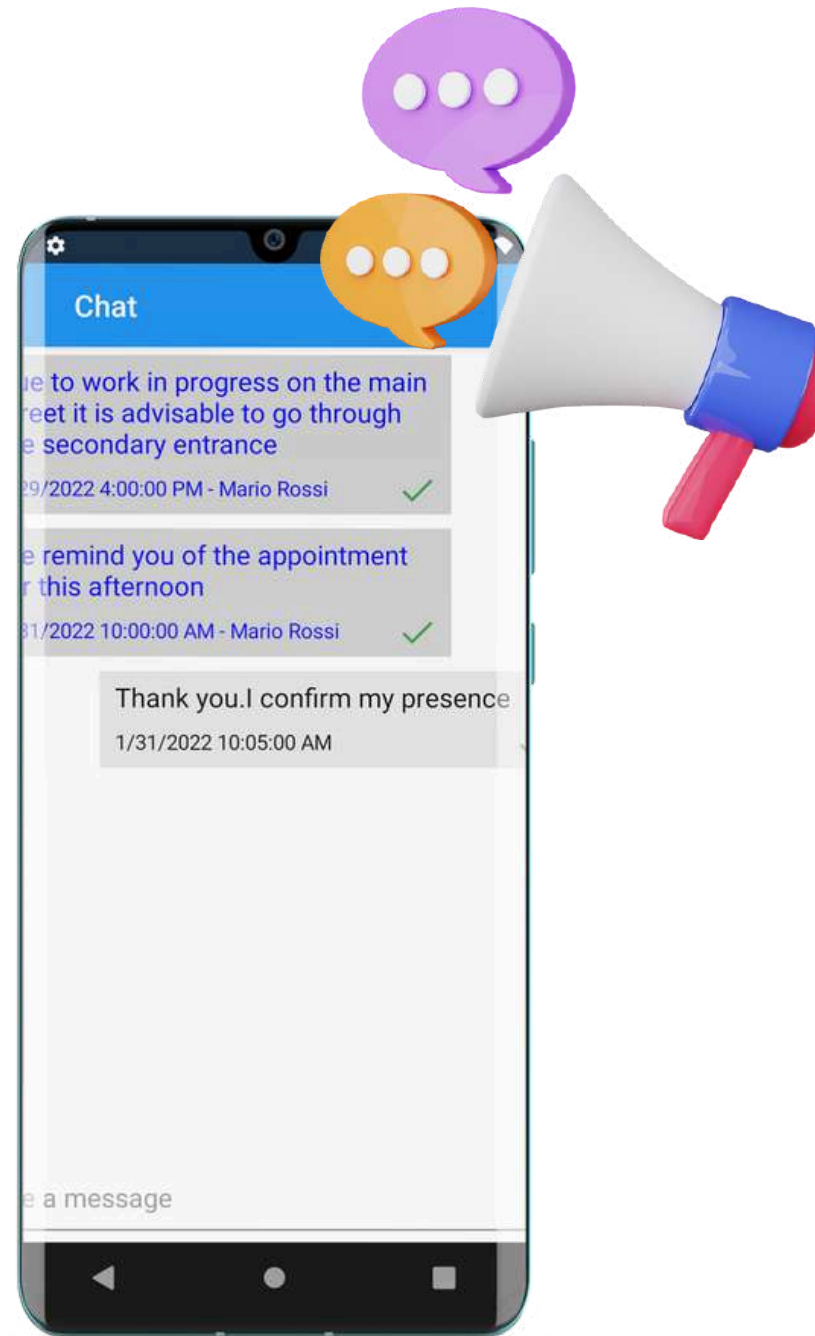

REGISTRAZIONE

ATTIVAZIONE

The user downloads the Guest on Cloud mobile app and enters the PIN previously received via email/SMS.

ACCETTAZIONE DELLE POLICY

The user accepts the policies and the rules for performing the work.

CREDENZIALI

The user enters the required personal details. Some of the data may already be pre-filled.

CHIAVE VIRTUALE

The user receives the Predictive QR Code®, which serves as their virtual key to access the remote site.

FEATURES GUEST ON CLOUD

Secure, Seamless, and Digital
Authentication via Predictive QR
Code®

- Chat
- Broadcast Messages

- Customizable App
- Training Videos
- Destination Map
- Document Scanning
- Access to Data Post-Registration