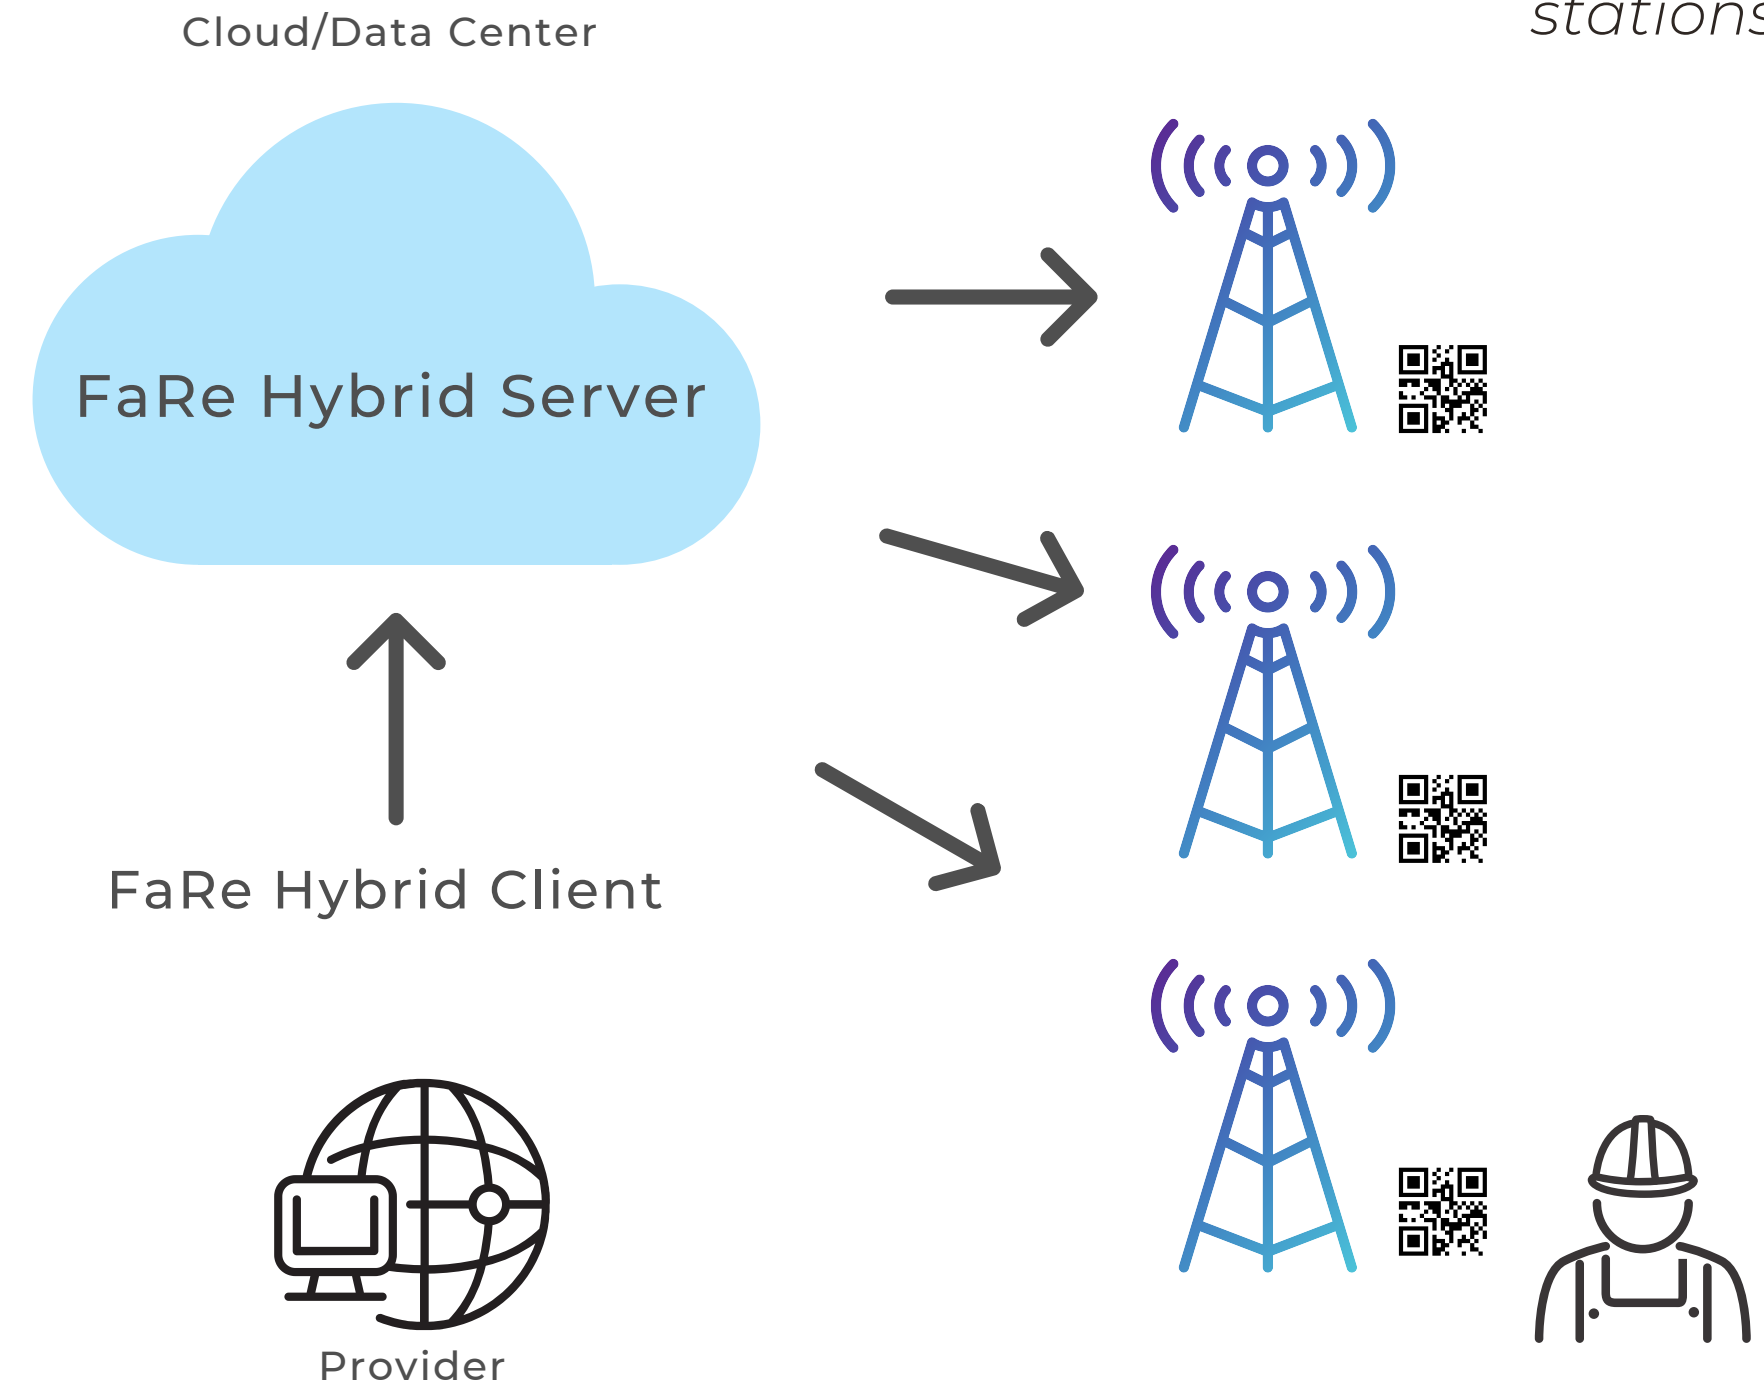

CREDENZIALI

The user enters the required personal details. Some of the data may already be pre-filled.

CHIAVE VIRTUALE

The user receives the Predictive QR Code®, which serves as their virtual key to access the remote site.

Serravalle Manovre
Euklis srl

FaRe SelfRegistration
Euklis srl

Guest On Cloud
Euklis srl

Altroconsumo Ospiti
Euklis srl

Management of Remote Sites on Cloud

Maintenance at radio base stations

Advantages

Mobile app with Predictive QR Code®

SECURE

The Predictive QR Code displayed on the screen changes every 500 milliseconds.

The coding system is managed by the system operator, not by the technology provider.

It also works in offline mode.

AUTHENTIC

The app works only from the owner's smartphone because it is linked to the unique device number.

SMART

It does not require specific hardware for authentication.

It does not require cards or tokens.

FAST

Authentication in less than 1 second