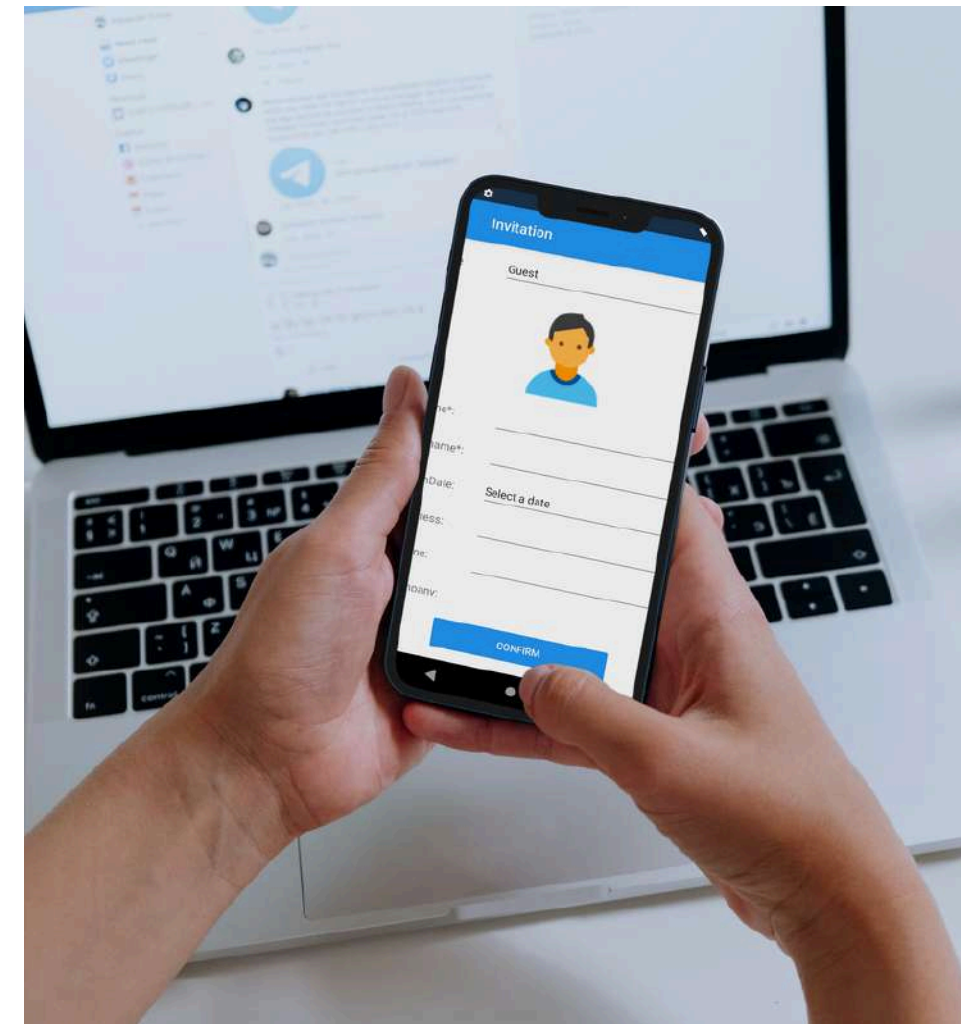

The Guest on Cloud mobile app utilizes a patented virtual card technology, the Predictive QR Code®.

PREDICTIVE QR CODE® - patented authentication technology

Guest on Cloud manages access through a mobile app directly from the user's smartphone and is based on the Predictive QR Code®, a unique and secure authentication system!

REGISTRAZIONE

ATTIVAZIONE

The user downloads the Guest on Cloud mobile app and enters the PIN previously received via email/SMS.

ACCETTAZIONE DELLE POLICY

The user accepts the policies and the rules for performing the work.

CREDENZIALI

The user enters the required personal details. Some of the data may already be pre-filled.

CHIAVE VIRTUALE

The user receives the Predictive QR Code®, which serves as their virtual key to access the remote site.

FEATURES GUEST ON CLOUD

Secure, Seamless, and Digital
Authentication via Predictive QR
Code®

- Chat
- Broadcast Messages

- Customizable App
- Training Videos
- Destination Map
- Document Scanning
- Access to Data Post-Registration