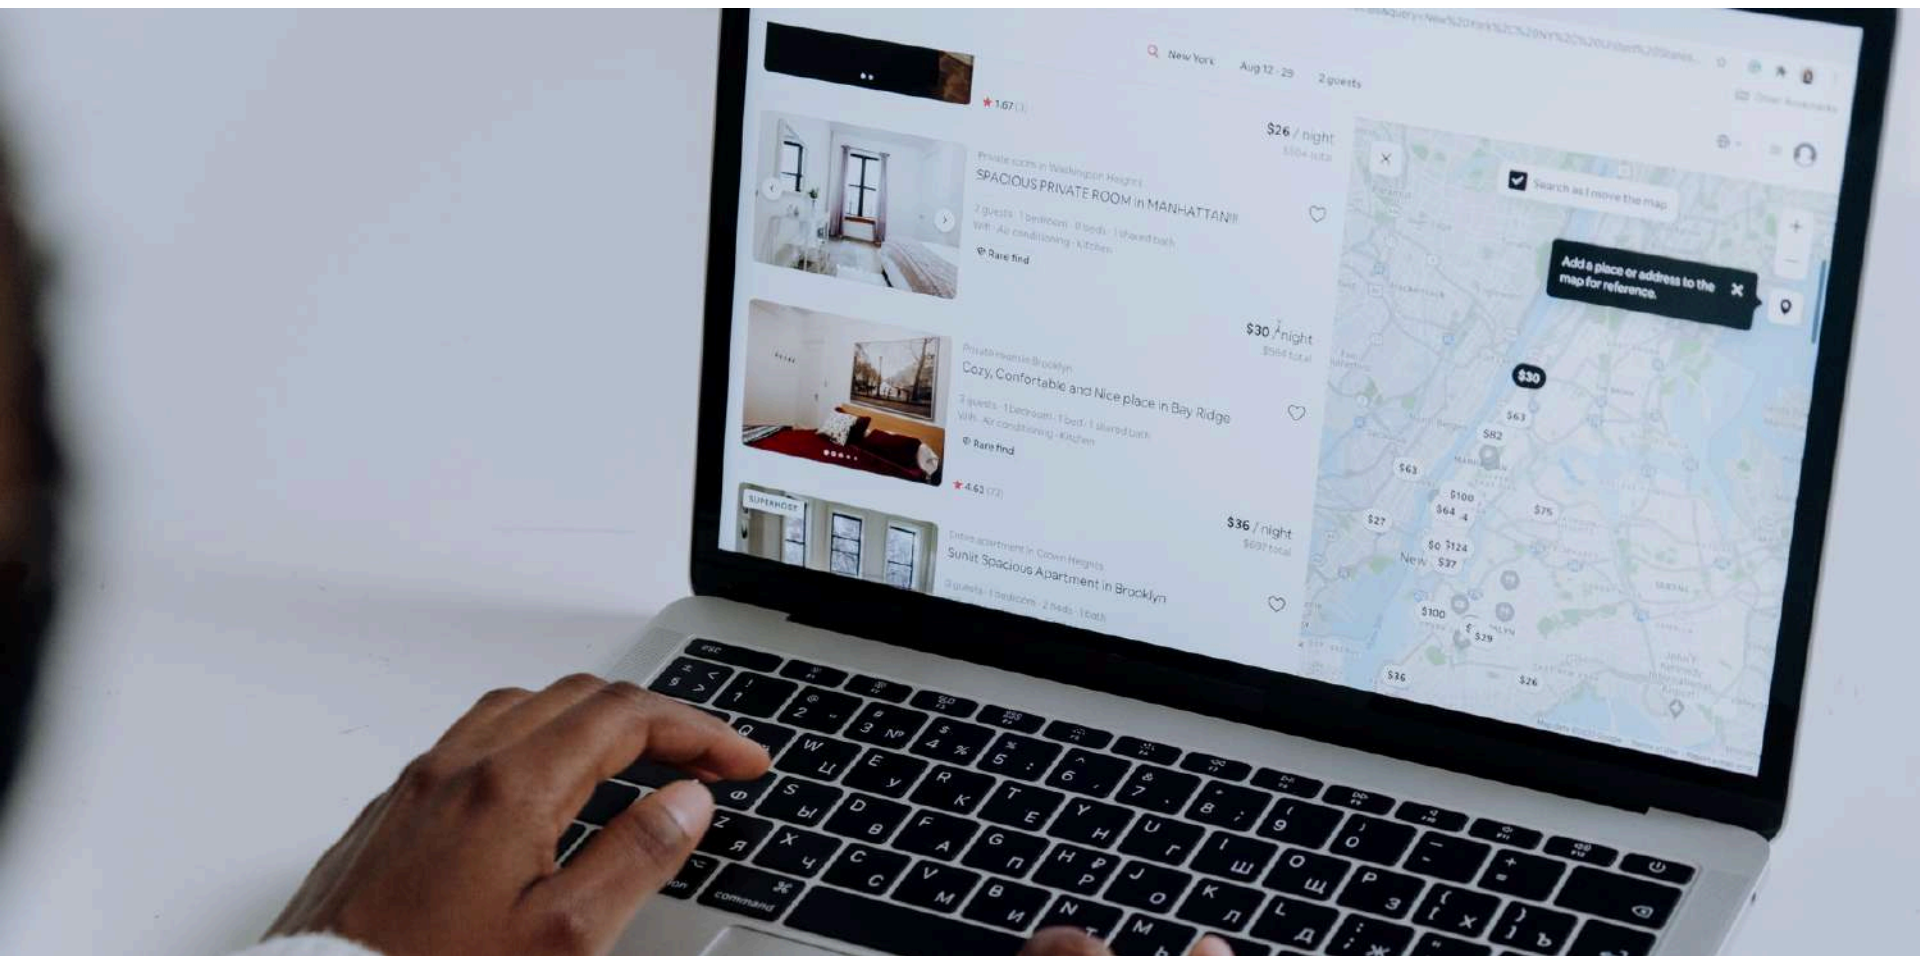

Guest on Cloud

*the mobile app for the management of
remote, unstaffed sites*

EUKKLIS

A complete solution for organizations managing unstaffed remote sites.

Unstaffed remote sites are numerous and serve a wide range of purposes: from photovoltaic plants to base radio stations, and even organizations that manage apartment rentals online. The intelligent management of these sites, often distributed extensively across the territory, is crucial not only for optimizing physical security but also for ensuring operational efficiency.

On one hand, organizations that outsource maintenance work to third-party companies want visibility into the authorized personnel performing the tasks. On the other hand, hosts renting multiple apartments, including those via dedicated online platforms, not only want to verify the identity of their guests, but may also seek a more convenient and sustainable system for managing the delivery of physical keys by replacing them with virtual keys, made possible through the Guest on Cloud mobile app.

The Guest on Cloud mobile app utilizes a patented virtual card technology, the Predictive QR Code®.

PREDICTIVE QR CODE® - patented authentication technology

Guest on Cloud manages access through a mobile app directly from the user's smartphone and is based on the Predictive QR Code®, a unique and secure authentication system!

The Predictive QR Code® prevents duplication as it is dynamic: it **changes every 500 milliseconds**, and if copied, it cannot be used because its validity expires with each change. To ensure continuous functionality, the **Predictive QR Code®** can even be read offline, meaning it works when the smartphone has no internet connection.